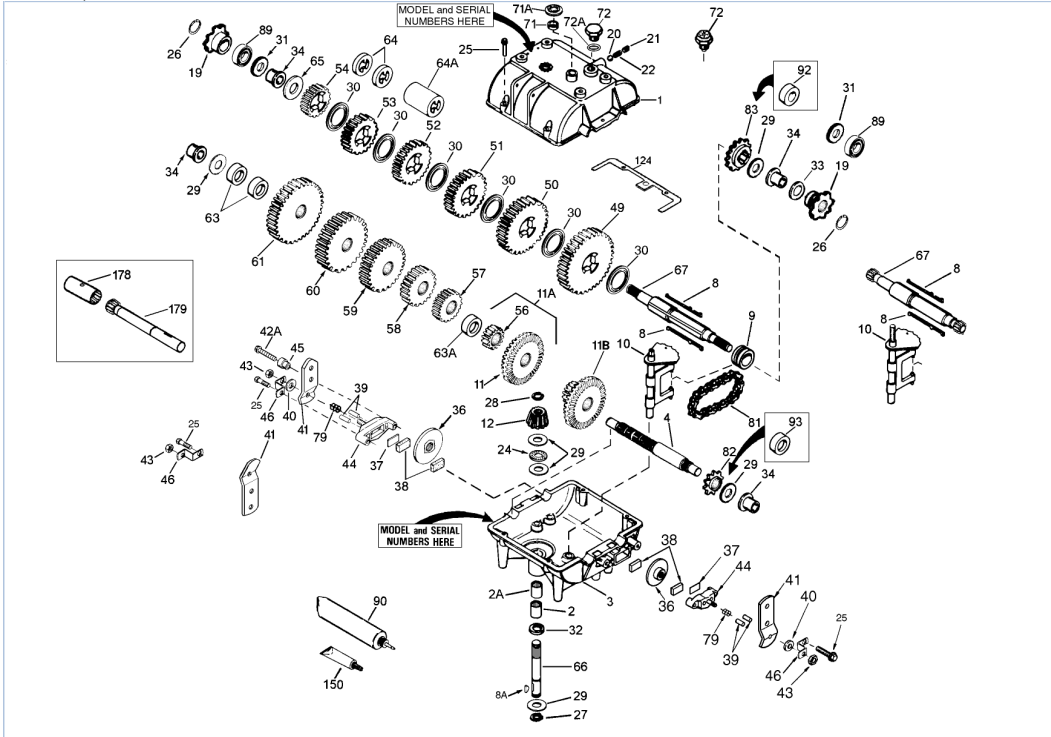

p700000.2 700-700-037 / Transmission

## Part List

p700000.2 700-700-037 / Transmission

REF #	ITEM #	DESCRIPTION	QTY	REMARK
1	772099A	Transmission Cover		
2	780086A	Needle Bearing		
2A	780086A	Needle Bearing		
3	770090A	Transmission Case		
4	776134	Countershaft		
8	792089A	Shifter Key		
9	784266	Shift Collar		
10	784267	Shift Rod & Fork		
11	778137A	Bevel Gear (42 teeth)		
12	778113A	Input Bevel Pinion		
20	792077A	Steel Ball, 5/16" dia.		
21	792078	Set Screw, 3/8-16 x 3/8"		
22	792079	Spring		
25	792073A	Screw, 1/4-20 x 1-1/4"		
27	792035	Retaining Ring		
28	788040	Retaining Ring		
29	780072	Thrust Washer		
30	780108	Thrust Washer		
30A	780108	Thrust Washer		
31	780065	Thrust Washer		
32	792001	"O" Ring		
34	780105A	Flanged Bushing		
49	778146A	Spur Gear (37 teeth)		
50	778125	Spur Gear (35 teeth)		
51	778124A	Spur Gear (30 teeth)		
52	778123A	Spur Gear (25 teeth)		
53	778273	Spur Gear (19 teeth-steel)		
56	778145	Spur Gear (12 teeth-steel)		
57	778151	Spur Gear (15 teeth)		
58	778126A	Spur Gear (20 teeth)		
59	778127A	Spur Gear (25 teeth)		
60	778163	Spur Gear (31 teeth)		
65	780109	Thrust Washer (flat)		
66	776135	Input Shaft (3-11/16" long)		
67	776307A	Brake Shaft (7.837" long)		
71	788069	Square Cut Seal		
72	792074	Threaded Plug		
81	786062A	Roller Chain (No. 41 chain, 22 links)		
82	786061	Sprocket (10 teeth)		
83	786060	Sprocket (14 teeth)		
89	780092	Ball Bearing		
90	788067B	Grease		32 oz. bottle Bentonite grease
150	510334	Gasket Eliminator (Loctite #515)		